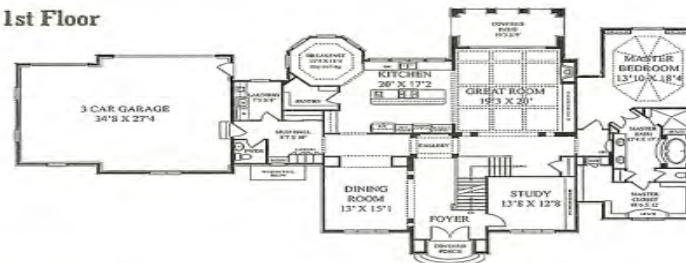

Must See:

- Timeless modern décor influenced by Eastern design practices and Feng Shui create gracious energy and flow both inside and outside.
- French Eclectic exterior is enhanced by gracious curb appeal and a rear-loading garage.
- Large modern style kitchen offers lots of cooking options and loaded with the top-of-the-line appliances opens to a centrally located great room, which opens to the outdoor living phase with relaxing fountainhead pond, outdoor fireplace and cooking grill.
- Second-floor balcony connects central entertainment area with outdoors
- Master suite with two built-in fire torches located on the first floor with three additional second-floor bedroom suites, each with its own bath and heated floors
- Separate laundry area on both first and second floors. State-of-the-art technology and home entertainment features throughout the home

$849,230

**4 bedrooms,
4½ baths**

3-car garage

**Square Footage:
4,454**

About the Builder:

Dani Homes offers a wide variety of gracious floor plans and generous amenities in distinguished neighborhoods throughout central Ohio. Various home collections at different price points suit first-time home buyers, growing families and empty nesters. Dani Homes engineers the construction process to condense overall costs; a big help to customers in today's challenging market.

1st Floor

Sales Contact
Nilay Bhatt
614-354-8087
www.danihomes.net

Interior Design
Jenny Frederick, Spice It Up Interiors
614-440-4058

Residential Design
Daniel Keiser, AIA
614-864-9999

Landscape Design
Rich Martin, Blendon Gardens
614-840-0500

Feng Shui Expert
Diana Garber, Intuitive Concepts, Inc.
740-965-9458