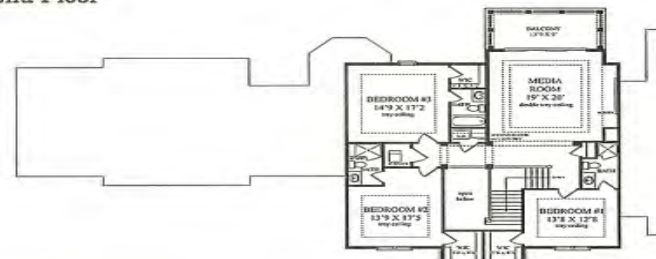

2nd Floor

Sales Contact
Nilay Bhatt
614-354-8087
www.danihomes.net

Interior Design
Jenny Frederick, Spice It Up Interiors
614-440-4058

Residential Design
Daniel Keiser, AIA
614-864-9999

Landscape Design
Rich Martin, Blendon Gardens
614-840-0500

Feng Shui Expert
Diana Garber, Intuitive Concepts, Inc.
740-965-9458