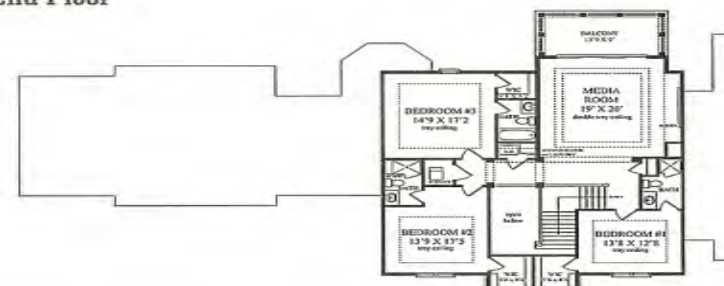

2nd Floor

Sales Contact
Nilay Bhatt
614-354-8087
www.danihomes.net

Interior Design
Jenny Frederick, Spice It Up Interiors
614-440-4058

Residential Design
Daniel Keiser, AIA
614-864-9999

Landscape Design
Rich Martin, Blendon Gardens
614-840-0500

Feng Shui Expert
Diana Garber, Intuitive Concepts, Inc.
740-965-9458